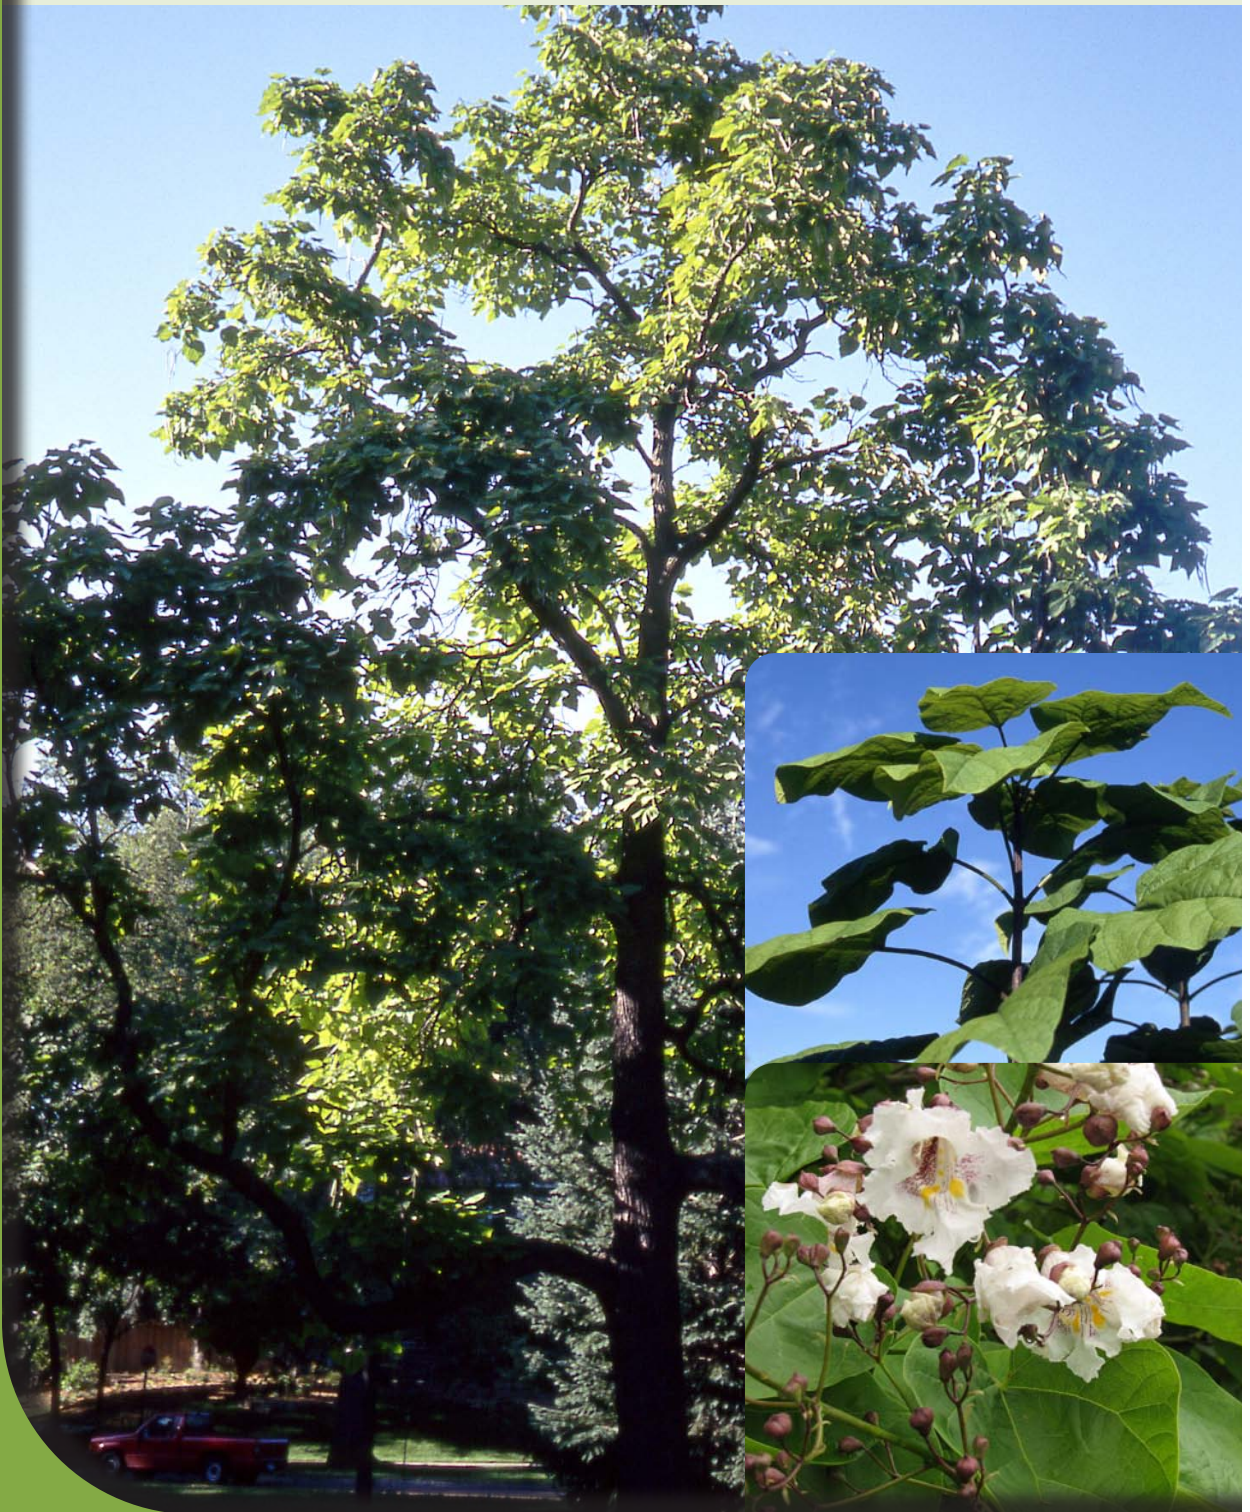

Northern Catalpa

Catalpa speciosa

Zone: 5
Height: 50'
Spread: 35'
Shape: Pyramidal with rounded top, open structure
Foliage: Medium green, large leaves
Fall Color: Yellow-green
Flower: White, in large clusters

A native of the central United States and known for its tolerance of tough conditions, especially heat and drought. Its branch structure presents a bold, rugged appearance.

WASCO
NURSERY
& GARDEN CENTER