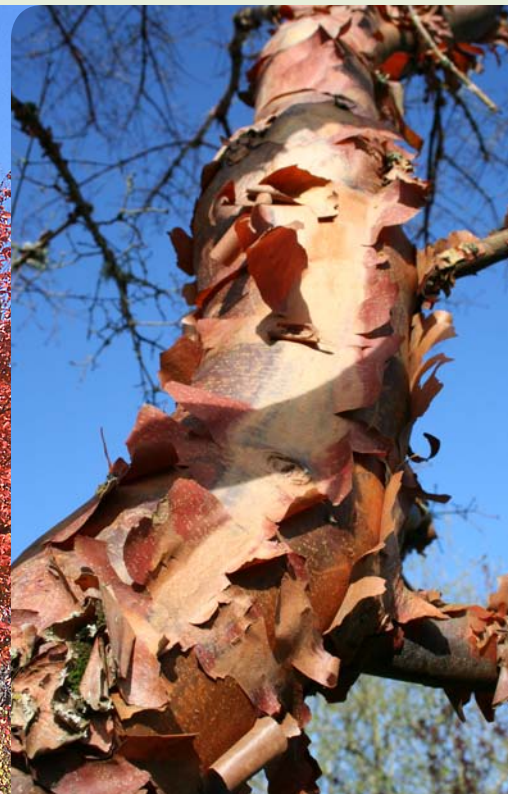

Paperbark Maple

Acer griseum

Zone: 5
Height: 25'
Spread: 20'
Shape: Upright spreading, rounded crown
Foliage: Trifoliate, dark green
Fall Color: Red

A small tree of rare beauty, this trifoliate maple's compound leaves give it a delicate texture in summer, then display long lasting red fall color. Exfoliating orange-brown to cinnamon-brown bark creates year round interest.